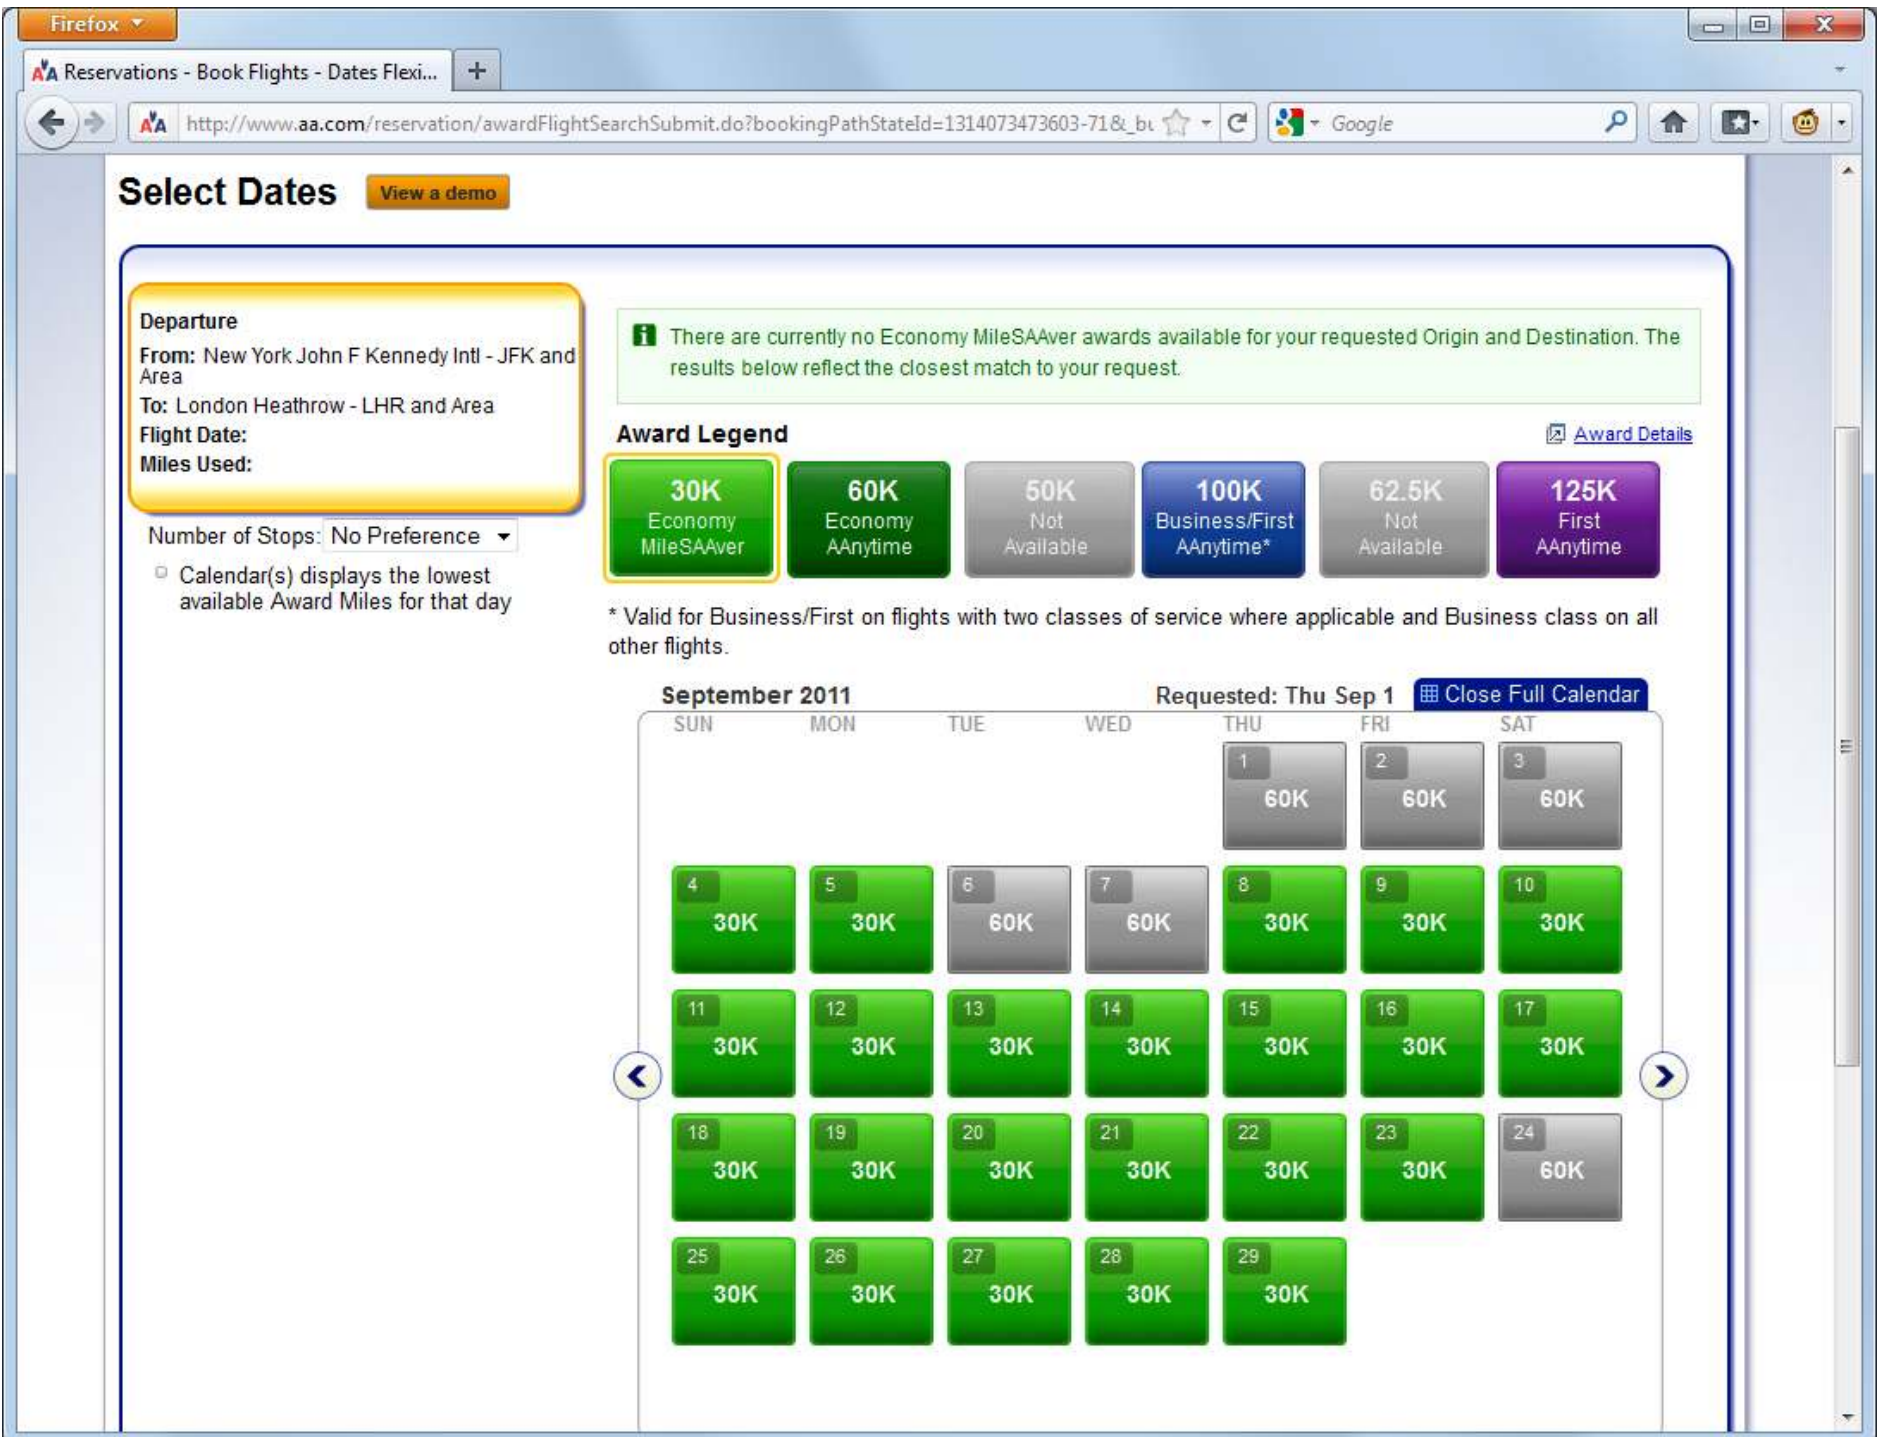

Select Dates [View a demo](#)

Departure
From: New York John F Kennedy Intl - JFK and Area
To: London Heathrow - LHR and Area
Flight Date:
Miles Used:

i There are currently no Economy MileSAaver awards available for your requested Origin and Destination. The results below reflect the closest match to your request.

Award Legend

- **30K** Economy MileSAaver
- **60K** Economy AAnytime
- **50K** Not Available
- **100K** Business/First AAnytime*
- **62.5K** Not Available
- **125K** First AAnytime

[Award Details](#)

Number of Stops: No Preference

☐ Calendar(s) displays the lowest available Award Miles for that day

* Valid for Business/First on flights with two classes of service where applicable and Business class on all other flights.

September 2011 Requested: Thu Sep 1 [Close Full Calendar](#)

SUN	MON	TUE	WED	THU	FRI	SAT
				1 60K	2 60K	3 60K
4 30K	5 30K	6 60K	7 60K	8 30K	9 30K	10 30K
11 30K	12 30K	13 30K	14 30K	15 30K	16 30K	17 30K
18 30K	19 30K	20 30K	21 30K	22 30K	23 30K	24 60K
25 30K	26 30K	27 30K	28 30K	29 30K