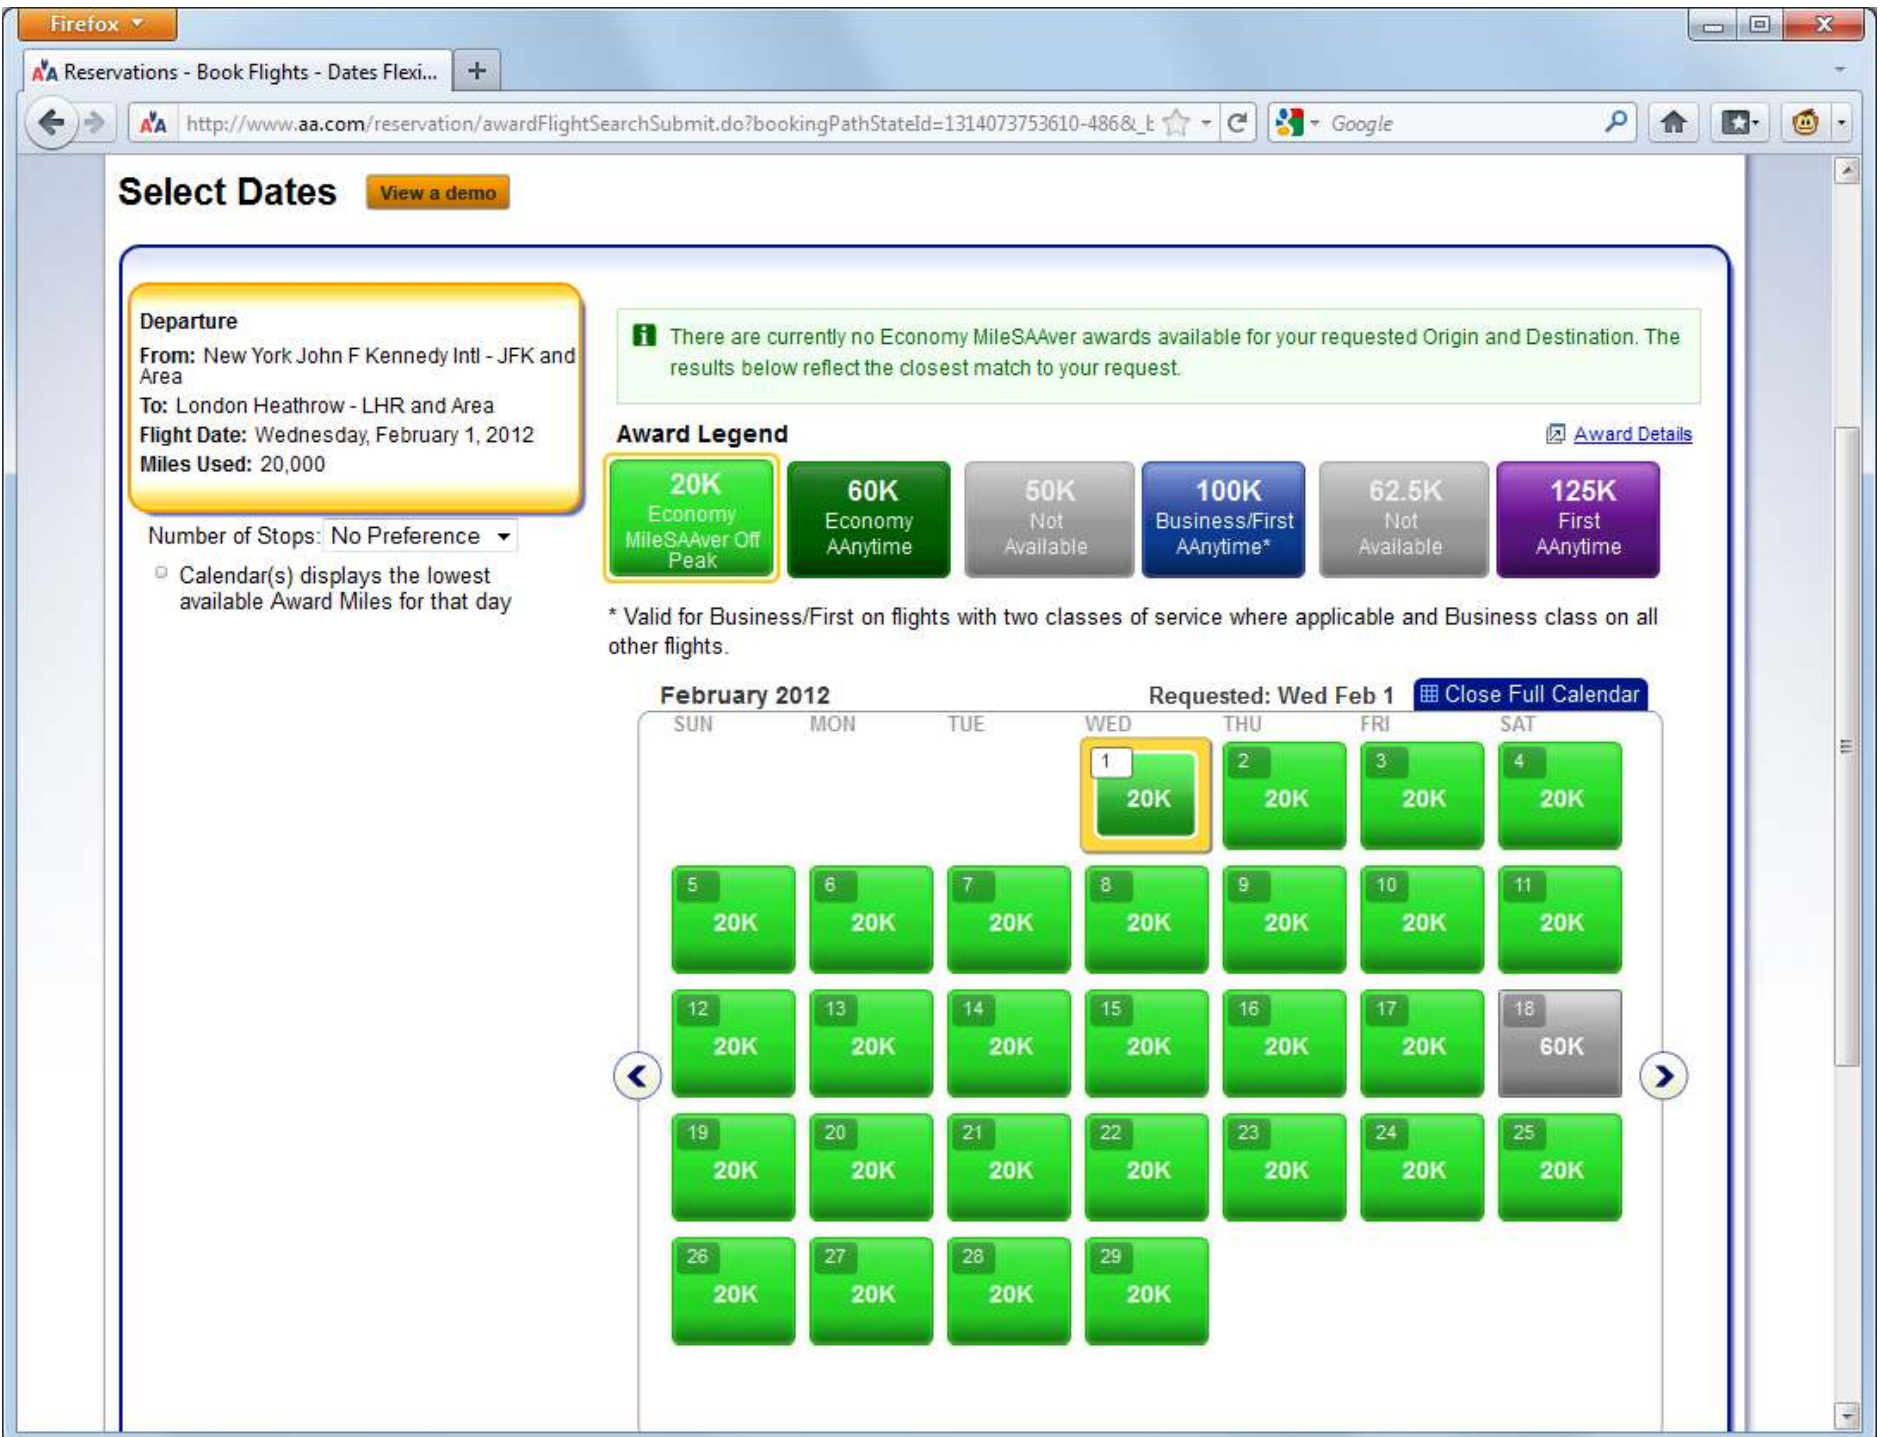

Select Dates

[View a demo](#)

Departure

From: New York John F Kennedy Intl - JFK and Area

To: London Heathrow - LHR and Area

Flight Date: Wednesday, February 1, 2012

Miles Used: 20,000

Number of Stops: No Preference

1. ☐ Calendar(s) displays the lowest available Award Miles for that day

i There are currently no Economy MileSAver awards available for your requested Origin and Destination. The results below reflect the closest match to your request.

Award Legend

[Award Details](#)

20K Economy MileSAver Off Peak	60K Economy AAnytime	50K Not Available	100K Business/First AAnytime*	62.5K Not Available	125K First AAnytime

* Valid for Business/First on flights with two classes of service where applicable and Business class on all other flights.

February 2012

Requested: Wed Feb 1

[Close Full Calendar](#)

SUN	MON	TUE	WED	THU	FRI	SAT
			1 20K	2 20K	3 20K	4 20K
5 20K	6 20K	7 20K	8 20K	9 20K	10 20K	11 20K
12 20K	13 20K	14 20K	15 20K	16 20K	17 20K	18 60K
19 20K	20 20K	21 20K	22 20K	23 20K	24 20K	25 20K
26 20K	27 20K	28 20K	29 20K