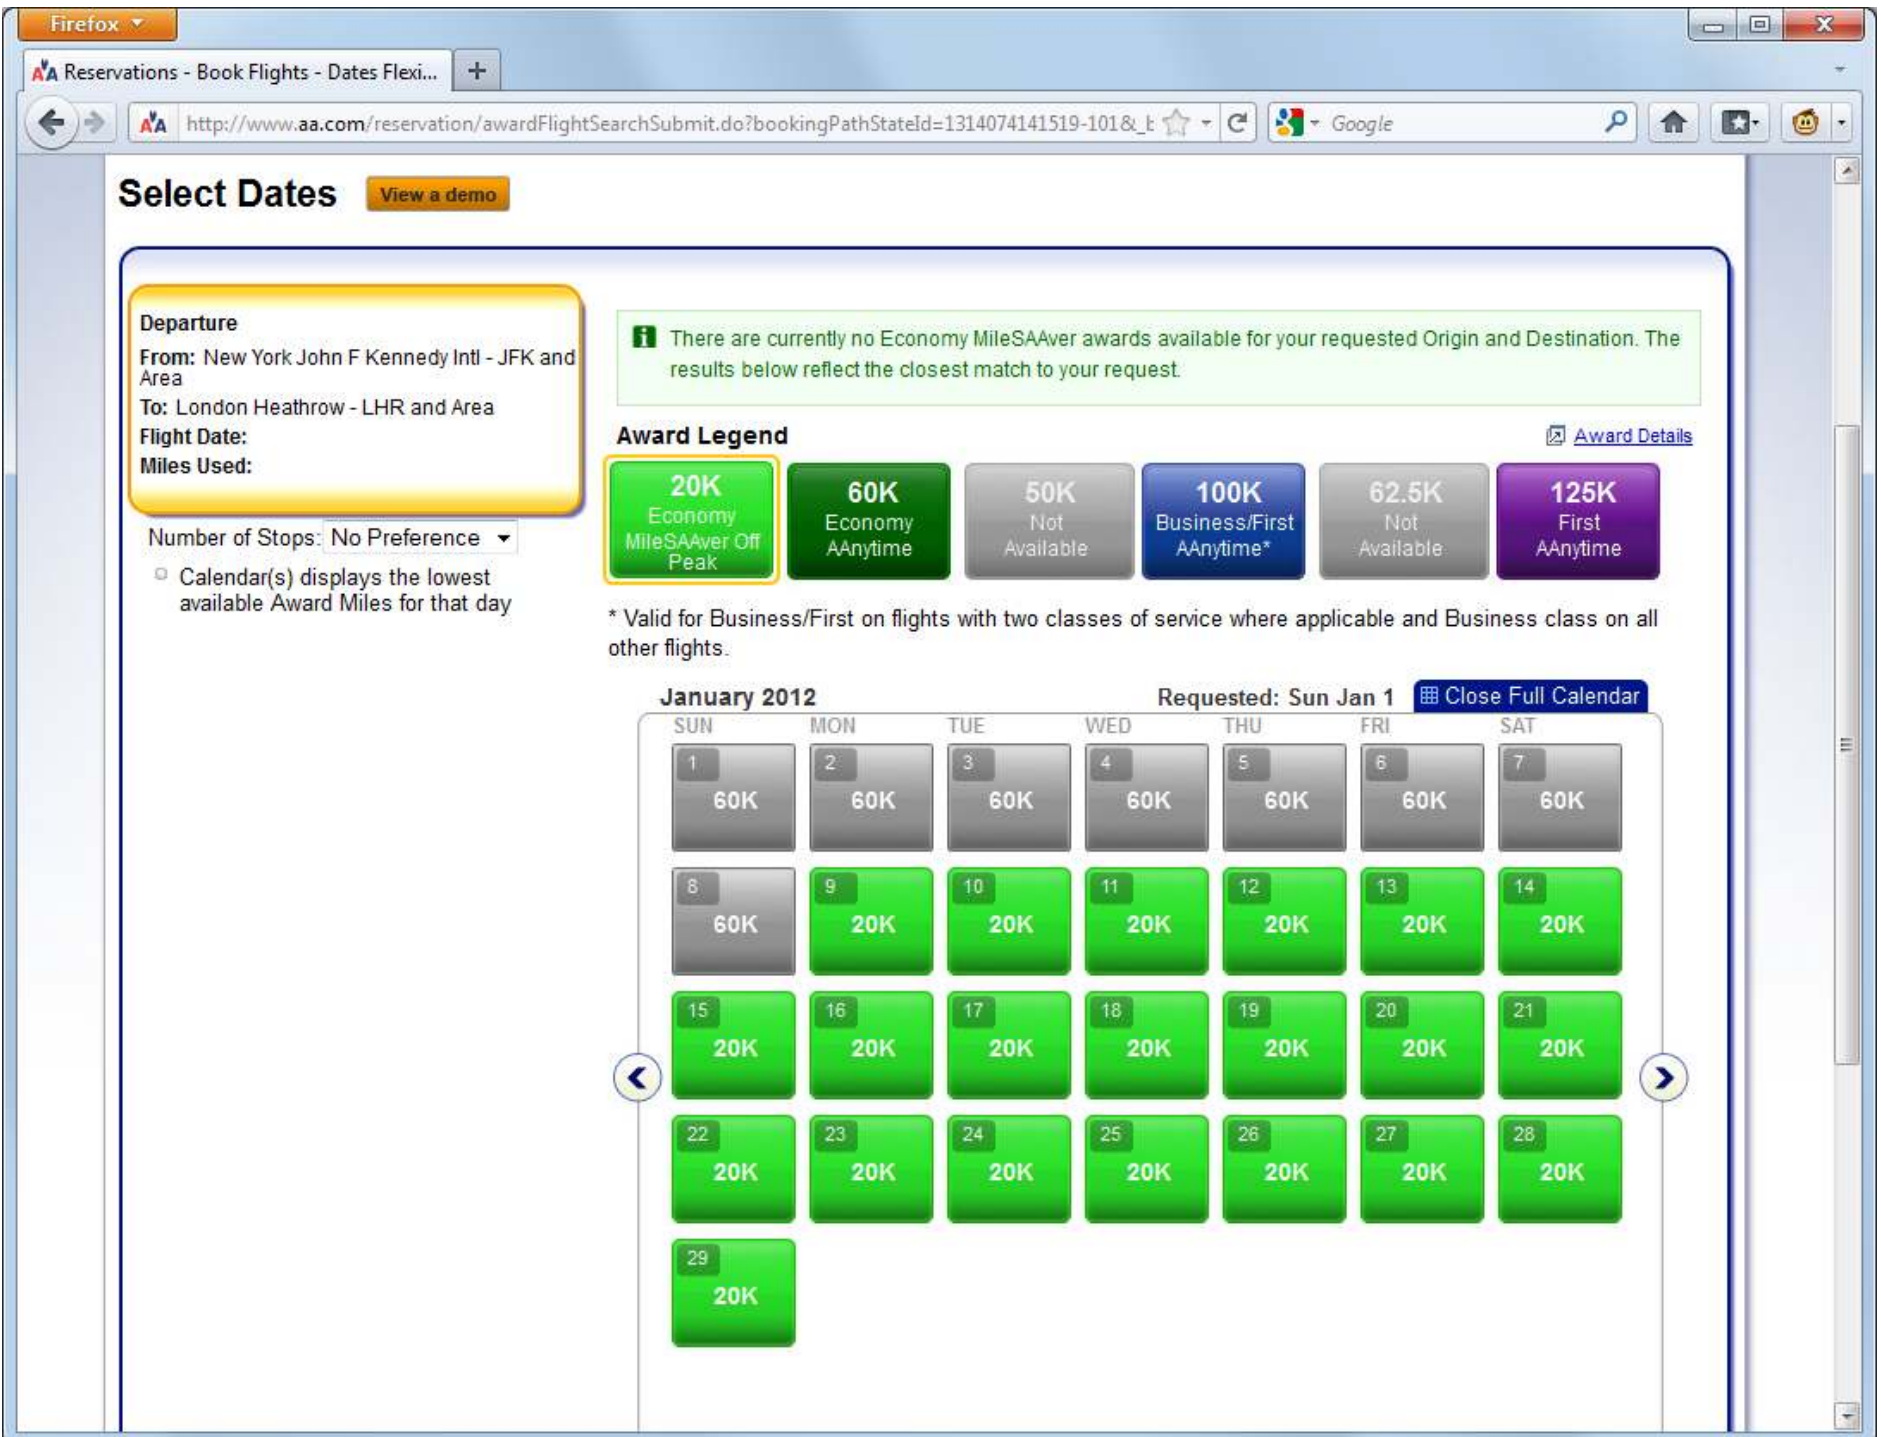

Select Dates [View a demo](#)

Departure
From: New York John F Kennedy Intl - JFK and Area
To: London Heathrow - LHR and Area
Flight Date:
Miles Used:

Number of Stops: No Preference
☐ Calendar(s) displays the lowest available Award Miles for that day

There are currently no Economy MileSAver awards available for your requested Origin and Destination. The results below reflect the closest match to your request.

Award Legend

[Award Details](#)

20K Economy MileSAver Off Peak	60K Economy AAnytime	50K Not Available	100K Business/First AAnytime*	62.5K Not Available	125K First AAnytime

* Valid for Business/First on flights with two classes of service where applicable and Business class on all other flights.

January 2012 Requested: Sun Jan 1 [Close Full Calendar](#)

SUN	MON	TUE	WED	THU	FRI	SAT
1 60K	2 60K	3 60K	4 60K	5 60K	6 60K	7 60K
8 60K	9 20K	10 20K	11 20K	12 20K	13 20K	14 20K
15 20K	16 20K	17 20K	18 20K	19 20K	20 20K	21 20K
22 20K	23 20K	24 20K	25 20K	26 20K	27 20K	28 20K
29 20K