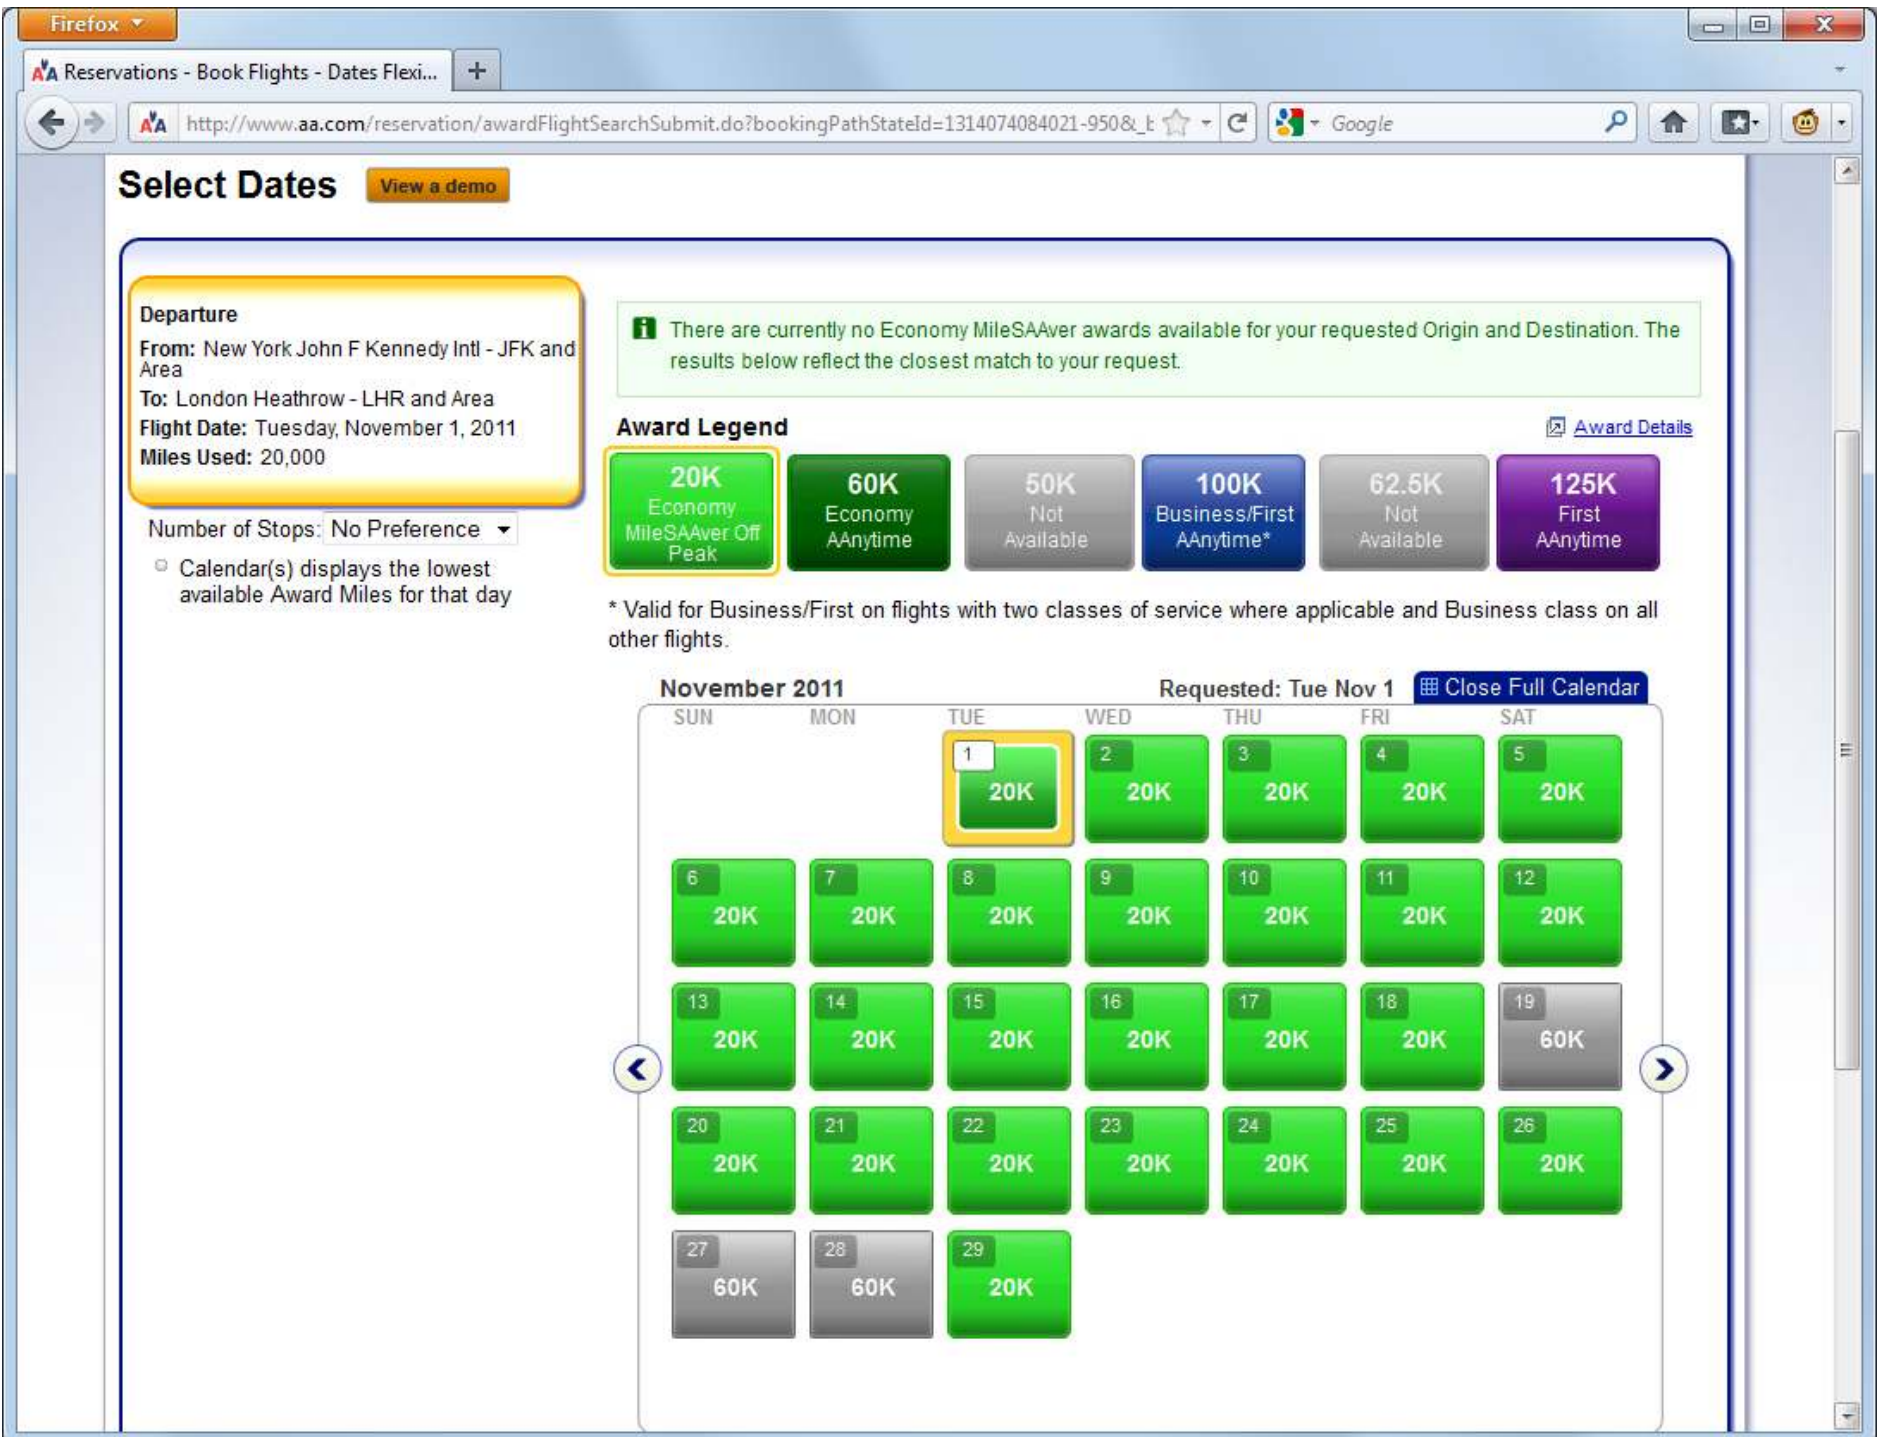

Select Dates [View a demo](#)

Departure
From: New York John F Kennedy Intl - JFK and Area
To: London Heathrow - LHR and Area
Flight Date: Tuesday, November 1, 2011
Miles Used: 20,000

Number of Stops: No Preference
☐ Calendar(s) displays the lowest available Award Miles for that day

i There are currently no Economy MileSAver awards available for your requested Origin and Destination. The results below reflect the closest match to your request.

Award Legend [Award Details](#)

- **20K** Economy MileSAver Off Peak
- **60K** Economy AAnytime
- **50K** Not Available
- **100K** Business/First AAnytime*
- **62.5K** Not Available
- **125K** First AAnytime

* Valid for Business/First on flights with two classes of service where applicable and Business class on all other flights.

November 2011 Requested: Tue Nov 1 [Close Full Calendar](#)

SUN	MON	TUE	WED	THU	FRI	SAT
		1 20K	2 20K	3 20K	4 20K	5 20K
6 20K	7 20K	8 20K	9 20K	10 20K	11 20K	12 20K
13 20K	14 20K	15 20K	16 20K	17 20K	18 20K	19 60K
20 20K	21 20K	22 20K	23 20K	24 20K	25 20K	26 20K
27 60K	28 60K	29 20K